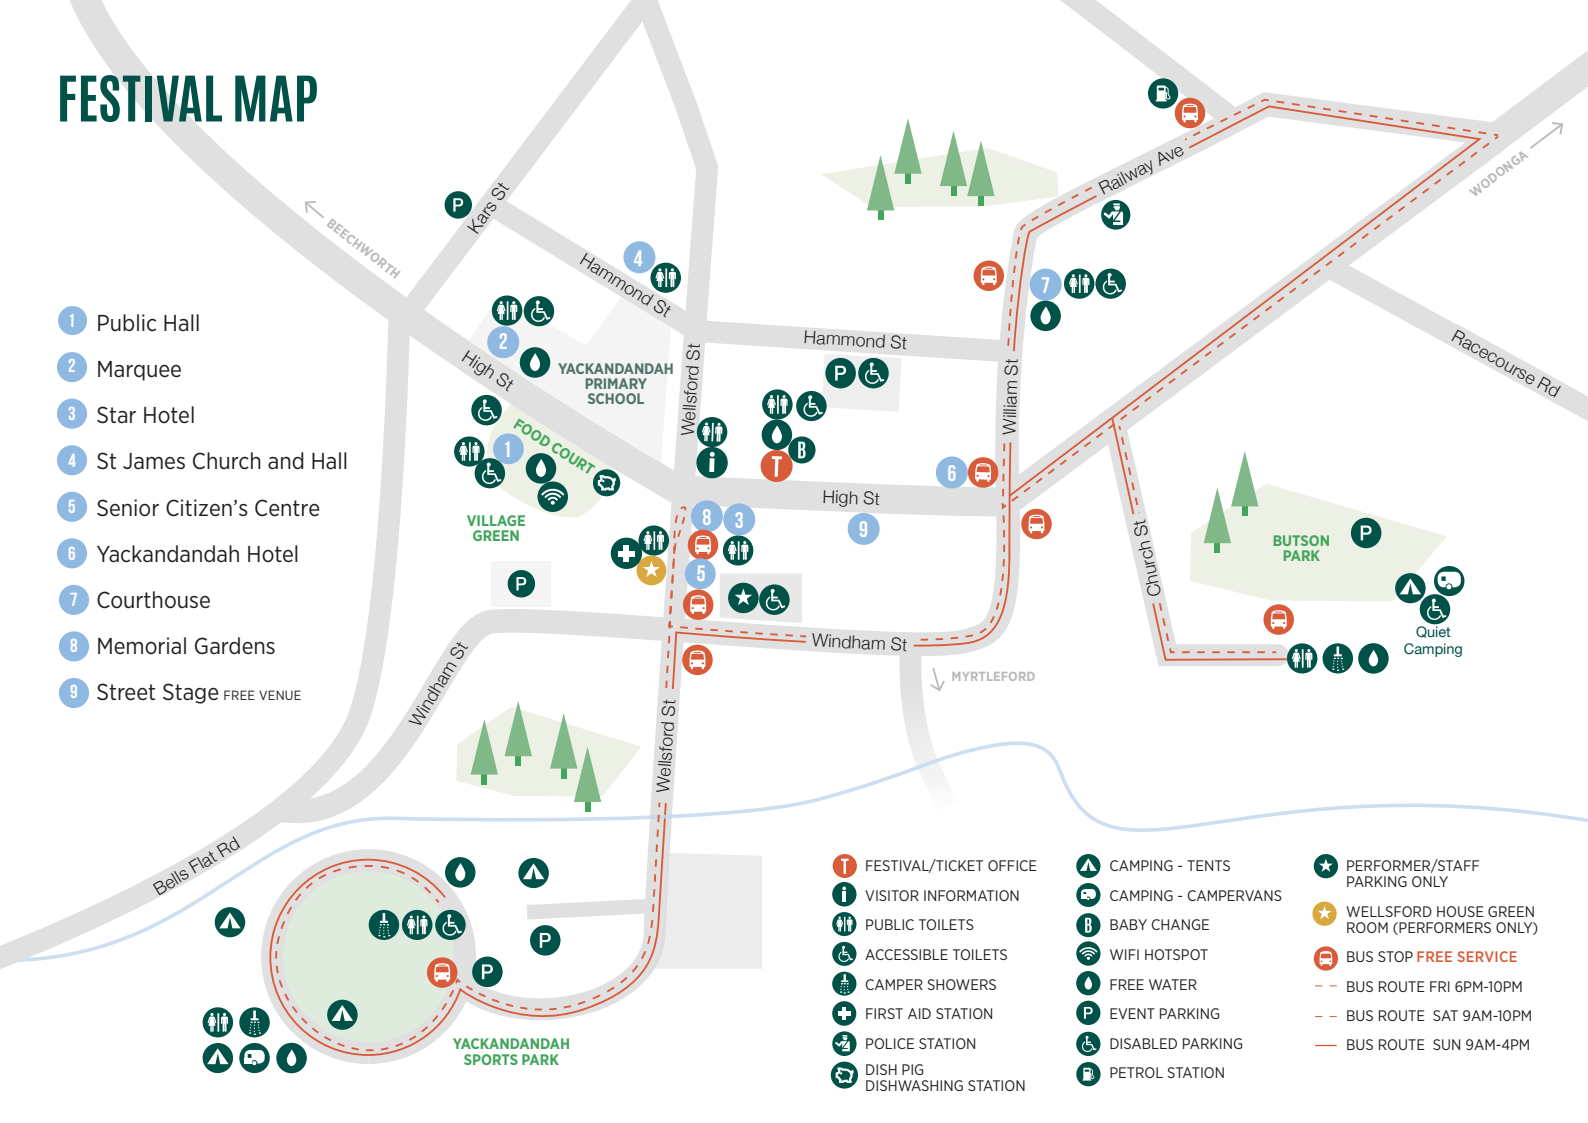

FESTIVAL MAP

- 1 Public Hall
- 2 Marquee
- 3 Star Hotel
- 4 St James Church and Hall
- 5 Senior Citizen's Centre
- 6 Yackandandah Hotel
- 7 Courthouse
- 8 Memorial Gardens
- 9 Street Stage FREE VENUE

- | | | |
|------------------------|--------------------|--|
| FESTIVAL/TICKET OFFICE | CAMPING - TENTS | PERFORMER/STAFF PARKING ONLY |
| VISITOR INFORMATION | CAMPING - CAMPVANS | WELLSFORD HOUSE GREEN ROOM (PERFORMERS ONLY) |
| PUBLIC TOILETS | BABY CHANGE | BUS STOP FREE SERVICE |
| ACCESSIBLE TOILETS | WIFI HOTSPOT | BUS ROUTE FRI 6PM-10PM |
| CAMPER SHOWERS | FREE WATER | BUS ROUTE SAT 9AM-10PM |
| FIRST AID STATION | EVENT PARKING | BUS ROUTE SUN 9AM-4PM |
| POLICE STATION | DISABLED PARKING | |
| DISH PIG | PETROL STATION | |
| DISHWASHING STATION | | |